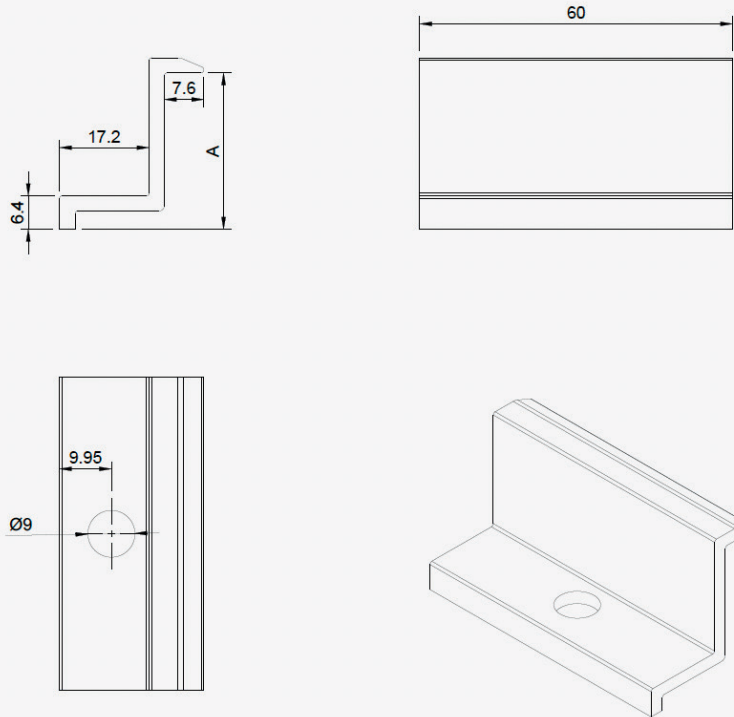

End clamp 30 mm length 60 mm

Coming soon!
All our clamps will soon be equipped with grounding.

Article code	1HME32SR069 (alu)
Material	ALU6063T5
Color	alu / black
Weight	30 gr
Application	tiled roof, steel deck roof, corrugated roof, slate roof, zinc roof, flat roof
Packaging	300 pcs/carton, 30.000 pcs/pallet

	alu	black	weight
30 mm	1HME32SR069	1HME32SR096	30 gr
35 mm	1HME32SR071	1HME32SR072	30 gr